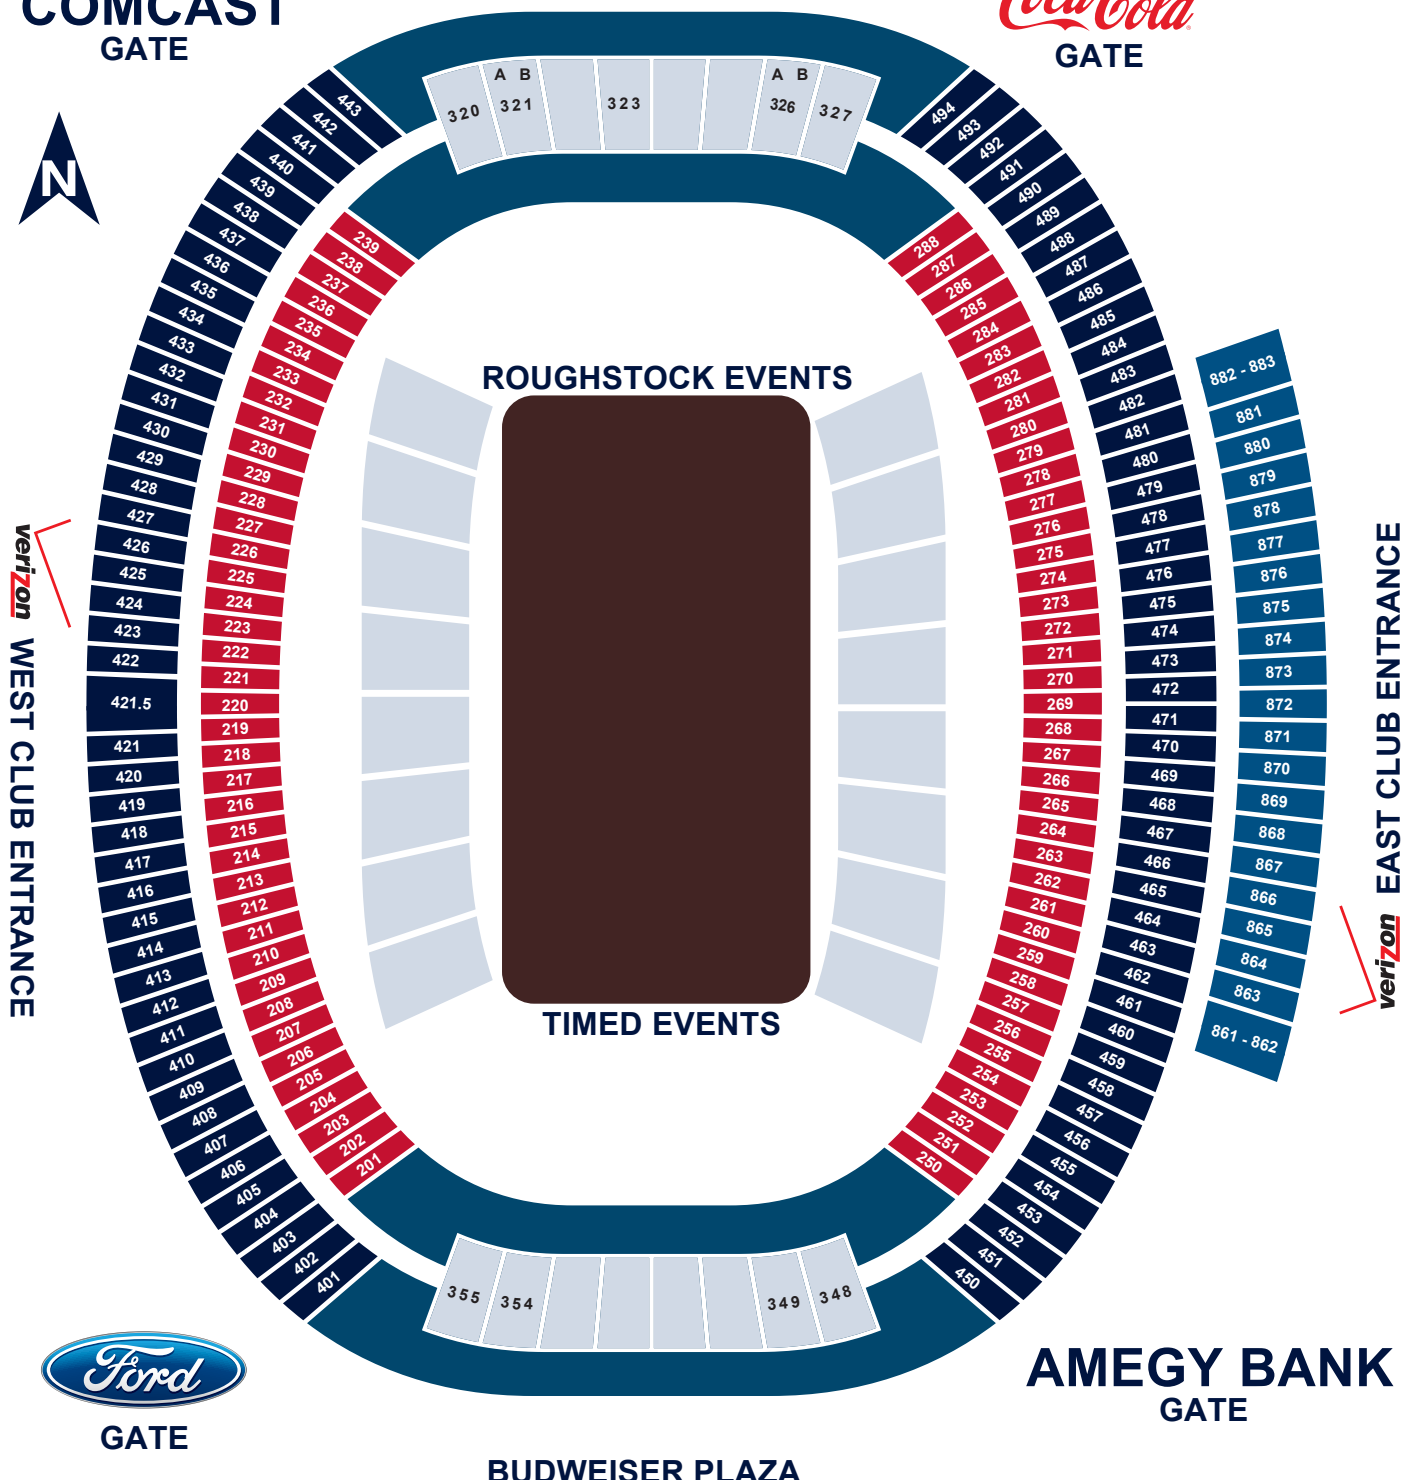

RODEO HOUSTON

a division of the Houston Livestock Show and Rodeo™

Reliant Stadium SUITES

COMCAST GATE

Coca-Cola GATE

GATE

BUDWEISER PLAZA